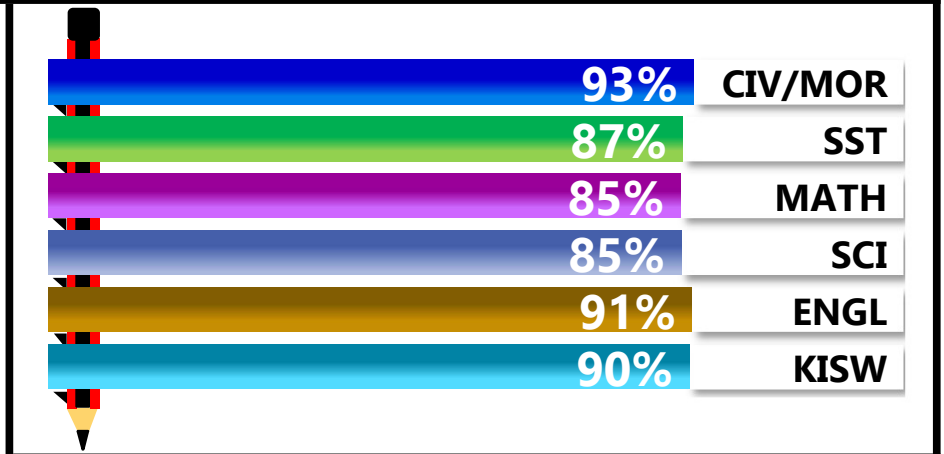

		<h1>JUNIOR SCHOLAR</h1>			
REGION: MOROGORO		SCHOOL AVERAGE	265.5	OVERALL GRADE	A
DISTRICT: MOROGORO				CATEGORY	BELOW 40

SUBJECT PERFORMANCE ANALYSIS

SUBJECT NAME	AVG	%	RNK
CIVIC & MORAL	46.3	93%	1
ENGLISH	45.7	91%	2
KISWAHILI	44.9	90%	3
SOCIAL STUDIES	43.3	87%	4
SCIENCE	42.7	85%	5
MATHEMATICS	42.6	85%	6
BOYS/GIRLS PASS RATE	STD	AVG	%
BOYS	4	0.24	24%
GIRLS	11	0.76	76%