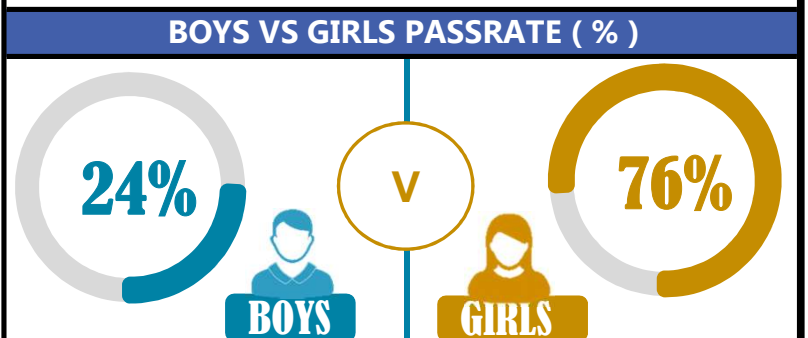

OVERALL PERFORMANCE ANALYSIS		
REGISTERED	15	100%
SEATED	15	100%
ABSENTEES	0	0%
PASSED	15	100%
FAILED	0	0%